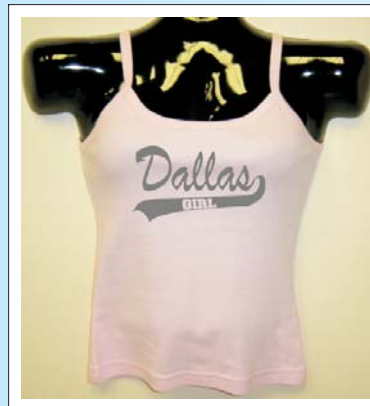

City GIRL

IT'S YOUR CITY GIRLFRIEND ~ WEAR IT WITH PRIDE!!!
FLASHY SILVER METALLIC CITY OR STATE DESIGN FOR TOPS
SHORTS HAVE THE POPULAR BACKSIDE COORDINATING PRINT
96 PIECES PREPACKED FOR EASY SELLING

FASHIONED FOR JUNIORS & LADIES

BODY STYLES

"A" STYLE 5549

24 PCS. BABY RIB CAMISOLE

PINK, POWDER BLUE

\$7.99 EACH \$13.99 SRP

"B" STYLE 5562

24 PCS. SHEER LONG BODY TEE

PINK, POWDER BLUE

\$7.99 EACH \$13.99 SRP

"C" STYLE 5538 24 PCS. CAP SLEEVE FITTED RAGLAN

WHITE/PINK, POWDER BLUE/NAVY

\$7.99 EACH \$13.99 SRP

"D" STYLE 5700

24 PCS. CHEER SHORT

HEAVYWEIGHT POLY/COTTON, FOLD-OVER WAISTBAND

PINK, POWDER BLUE

\$7.99 EACH \$12.99 SRP

GARMENT SIZE SCALE: S/2, M/4, L/4, XL/2

DESIGN SIZE: 6.5 inches

ALL GARMENTS CAN BE UPC'D

TOTAL PREPACK COST: \$767.04

42% MARGIN @ SRP

A